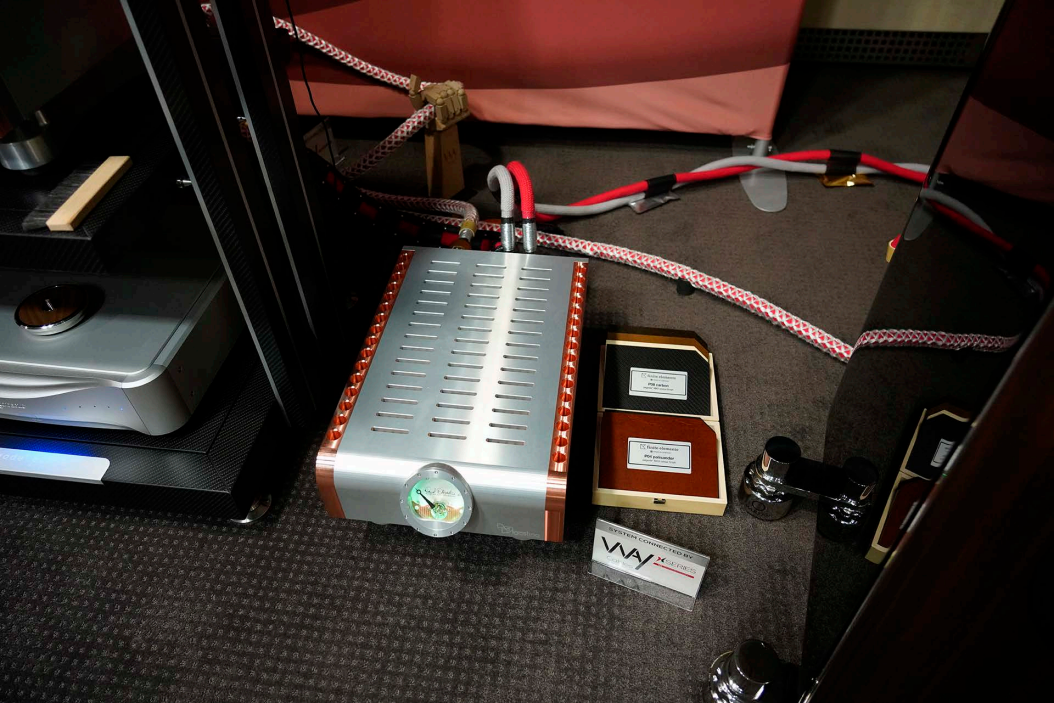

The Turntable

CD player

tuner

fidata

WAV  
tables

B/M

SYSTEM CONNECTED BY  
**VVAI** EXPRESS

WAY  
Cables