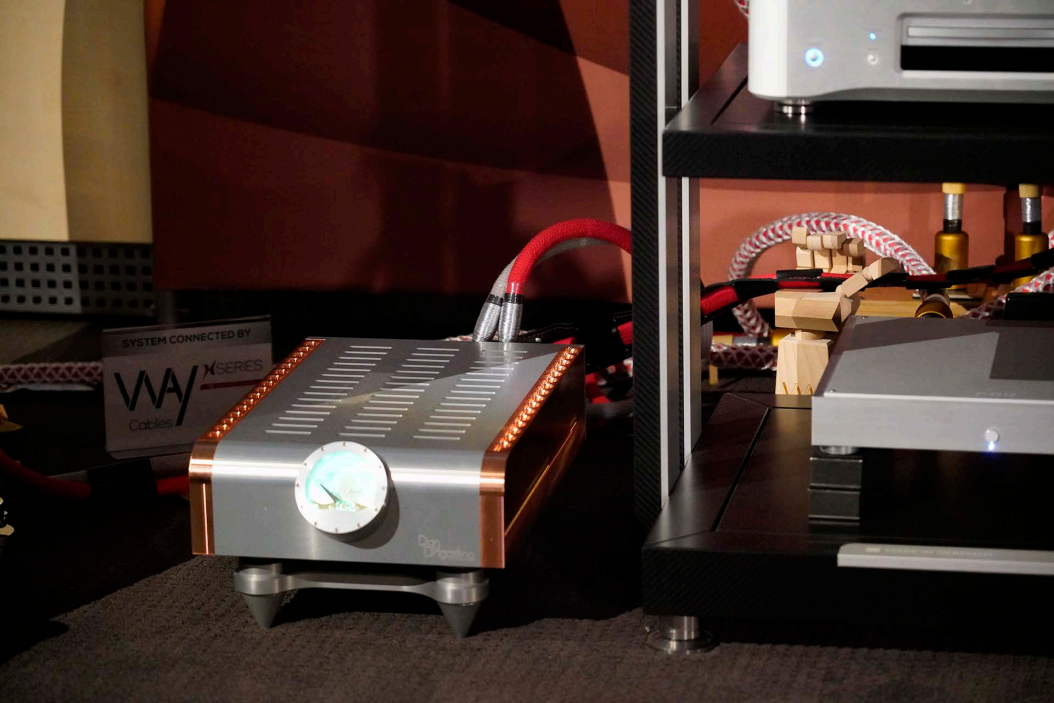

*fidata*

W  
ale

SYSTEM CONNECTED BY

WAY Cables X-SERIES

DigiDamping

PROLOGUE 1000

BM

EM