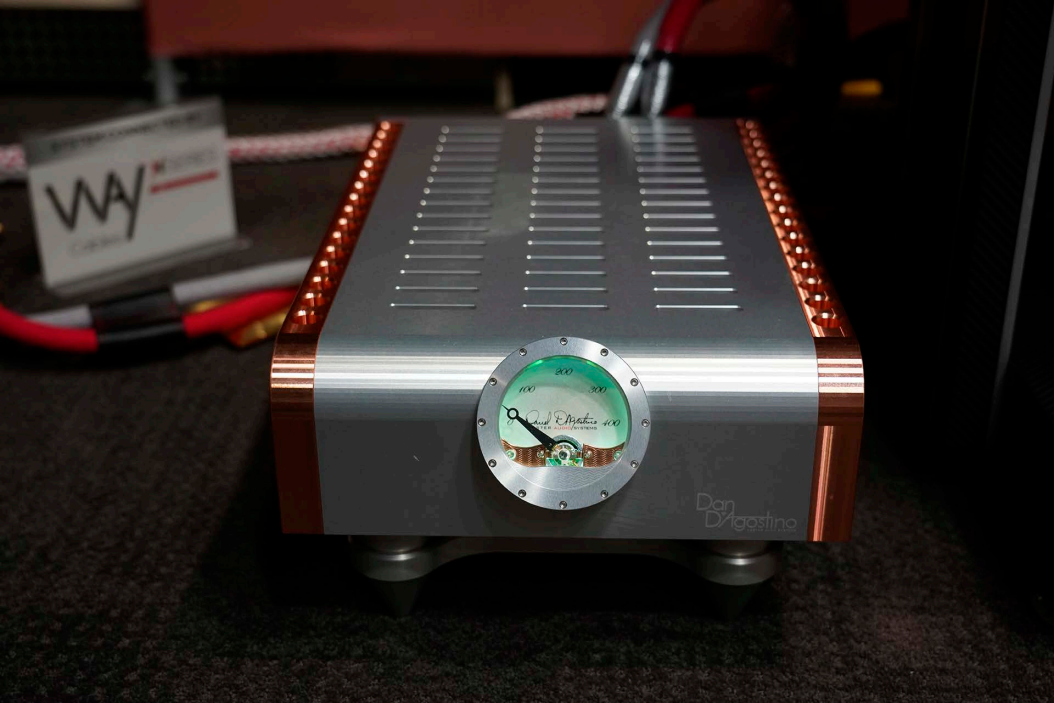

The Turntable

CD player

tuner

fidata

WAV  
tables

B/M

SYSTEM CONNECTED BY  
**VVAI** EXPRESS

WAY  
Cables